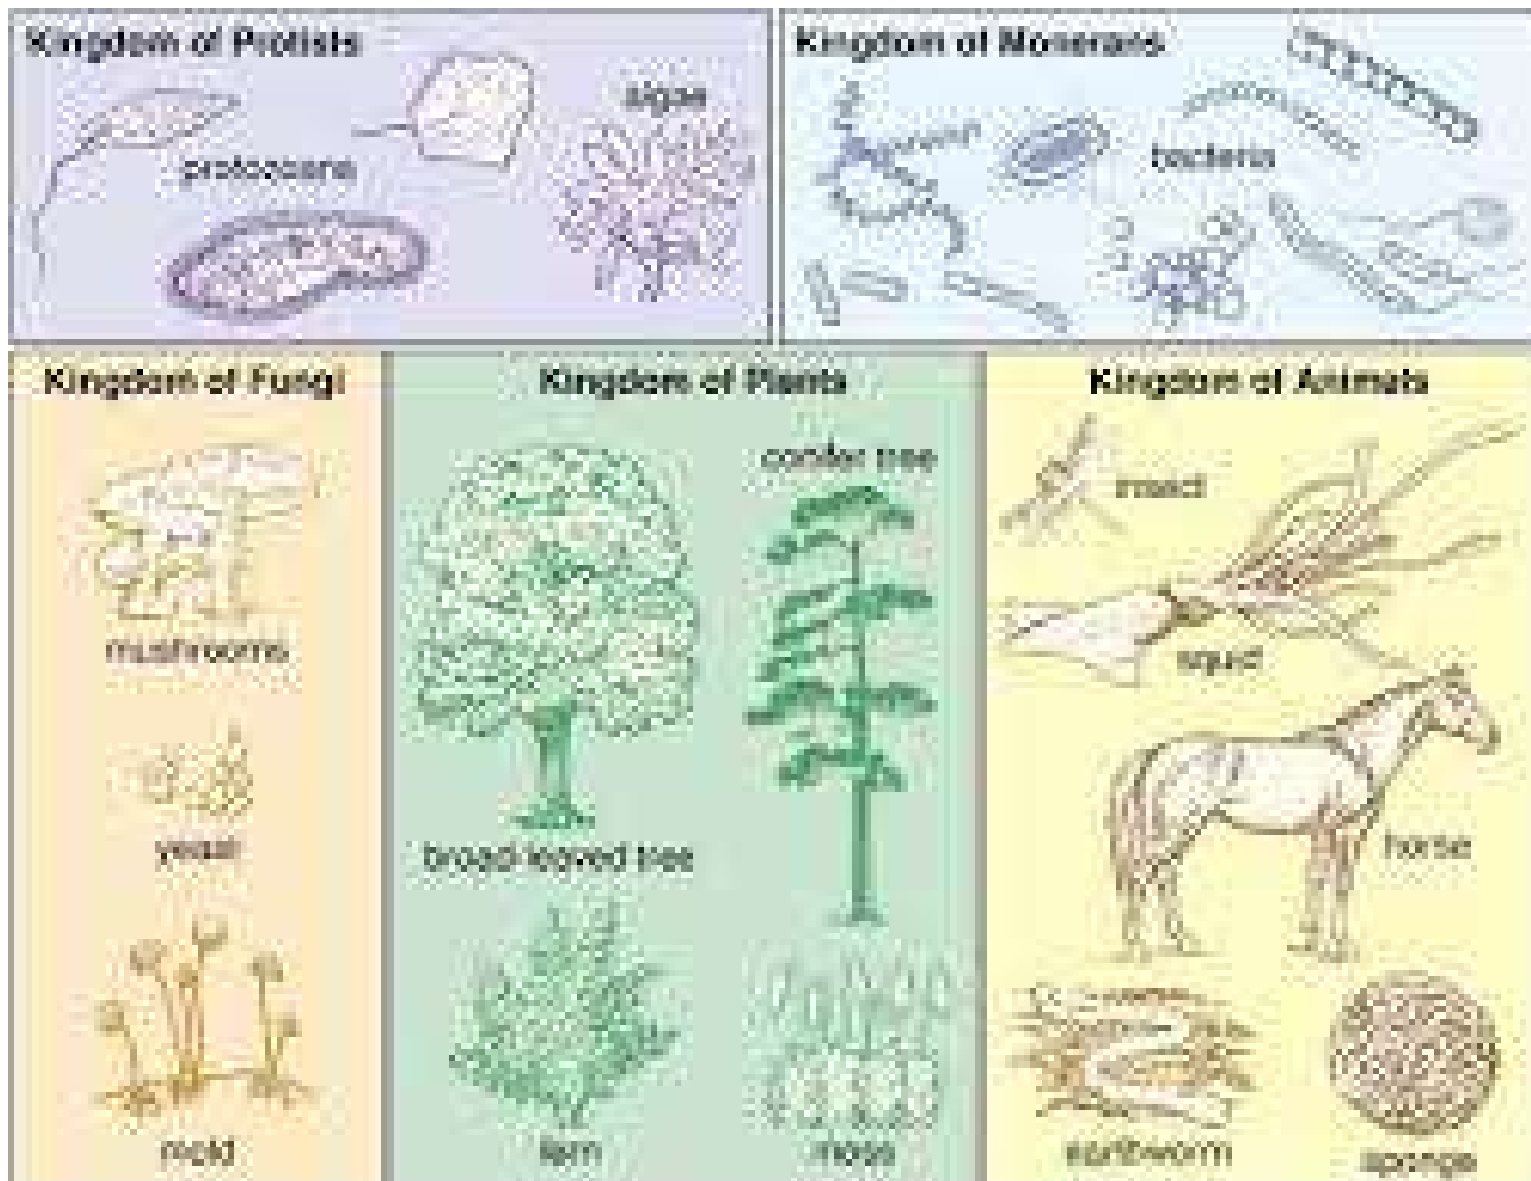

Like a sausage or snake, smooth and soft

type 5

looks like

chicken nuggets

Soft blobs with clear-cut edges (passed easily)

type 6

looks like

porridge

Fluffy pieces with ragged edges, a mushy stool

type 7

looks like

gravy

Watery, no solid pieces ENTIRELY LIQUID

Aristotle

**The first to
develop a
grouping system
of living things
(*plants & animals*)**

Aristotle

Taxonomy

5 Kingdom System

1. Animalia ex. dog

5 Kingdom System

1. Animalia ex. dog
2. Plantae ex. rose

5 Kingdom System

1. Animalia

ex. dog